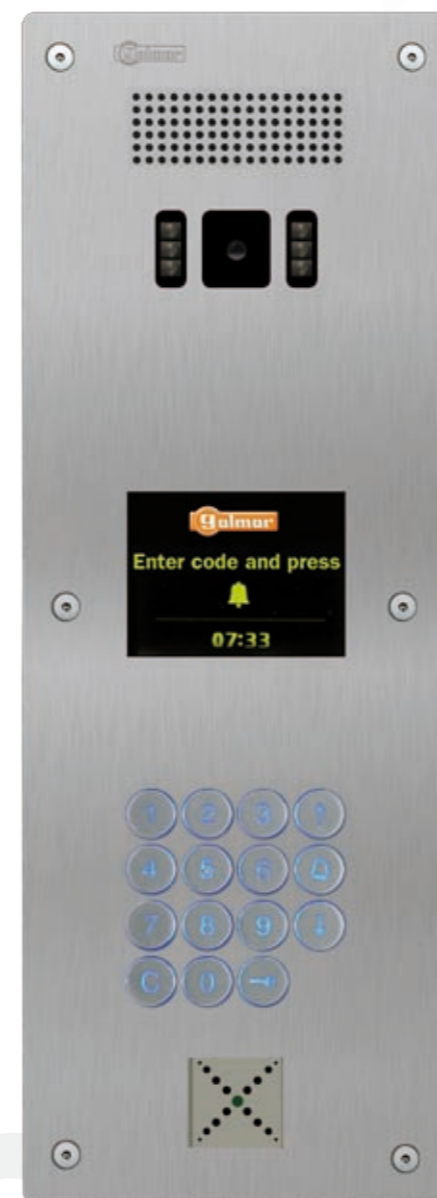

Simple and powerful

Just connecting the video monitor and the door entry panel into a LAN, IPlus will start working. The new IPlus from Golmar is a peer-2peer IP solution that runs without any server, that is what makes this system really powerful and simple. IPlus is a multichannel intercom, no more the busy signal that makes visitors wait. Built-in image memory and Telephone interface will ensure that the tenant will never miss another call. The concierge unit can broadcast messages to one or groups of monitors that will be displayed at the monitor screen. Thanks to TCP/IP protocol IPlus can run on LAN alongside other devices, distances will not be a problem anymore. A design for the most demanding high-end customers.

IP Door entry system

Plug & Play

Officially distributed by:

www.p-tron.com

The elegance meets the innovation.

The new IPlus monitor, to be installed surface is only 17 mm deep. Its minimalistic design and the harmony of its layout configures this monitor as one of the most beautiful in the market. It is possible to change the central frame color to fit any ambience.

The new generation IP video monitors from Golmar offer multiple functions. Intercom with any other monitor of the system, image memory and tracking up to 8 cameras are just some of them.

IP door entry panel with full color TFT built-in

Front of 2.5mm. thick manufactured in ANSI 316 stainless steel. Treatment to avoid fingerprint spots.

Easy to find the tenant's name by scrolling the list or by dialing the number directly.

RJ-45 connector at the rear of the panel makes it easy to connect. Only 20mm deep for such an innovative door entry panel, will amaze all consultants and architects.