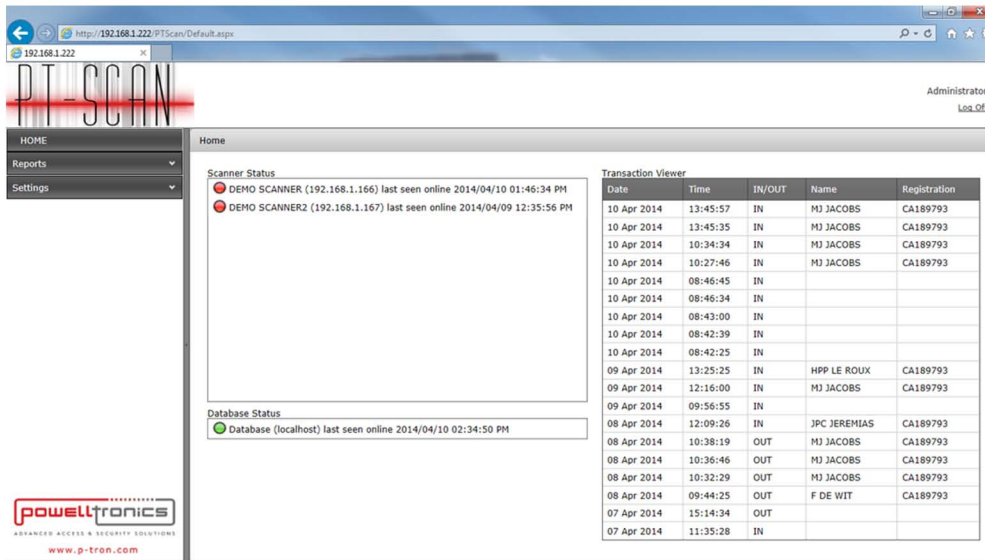

ADVANCED ACCESS & SECURITY SOLUTIONS

www.p-tron.com

PT-Scan

- Web based Visitor Management System
- Accurately capture visitors details by scanning in their drivers license and vehicle registration disc
- Bi-directional transaction monitoring
- Single point of installation and upgrade
- Extensive management reports
- Removes the need for a manual visitor register

supporting the trade

PT-Scan was designed and developed by the Powell Tronics in-house development team to cater for a need to accurately monitor visitors in a cost effective yet efficient means using the latest technology available.

PT-Scan improves security by enabling organizations to accurately identify who is on their premises while enhancing the professionalism of an organization by streamlining the visitor check-in process. PT-Scan enables users to capture detailed visitor information more accurately by simply scanning in the visitors drivers license and vehicle registration disc using a portable wireless license disc scanner.

With the ability to recall and update returning visitor details, PT-Scan offers organisations quantitative and qualitative information about visitors frequenting their premises. With accurate details of visitors and their intended destinations, organisations are able to use the data for research and marketing or for health and safety records in an emergency that requires knowing who is on site for evacuation processes. The comprehensive array web based reports are easy to use and contain all the information necessary for accurately manage visitors.